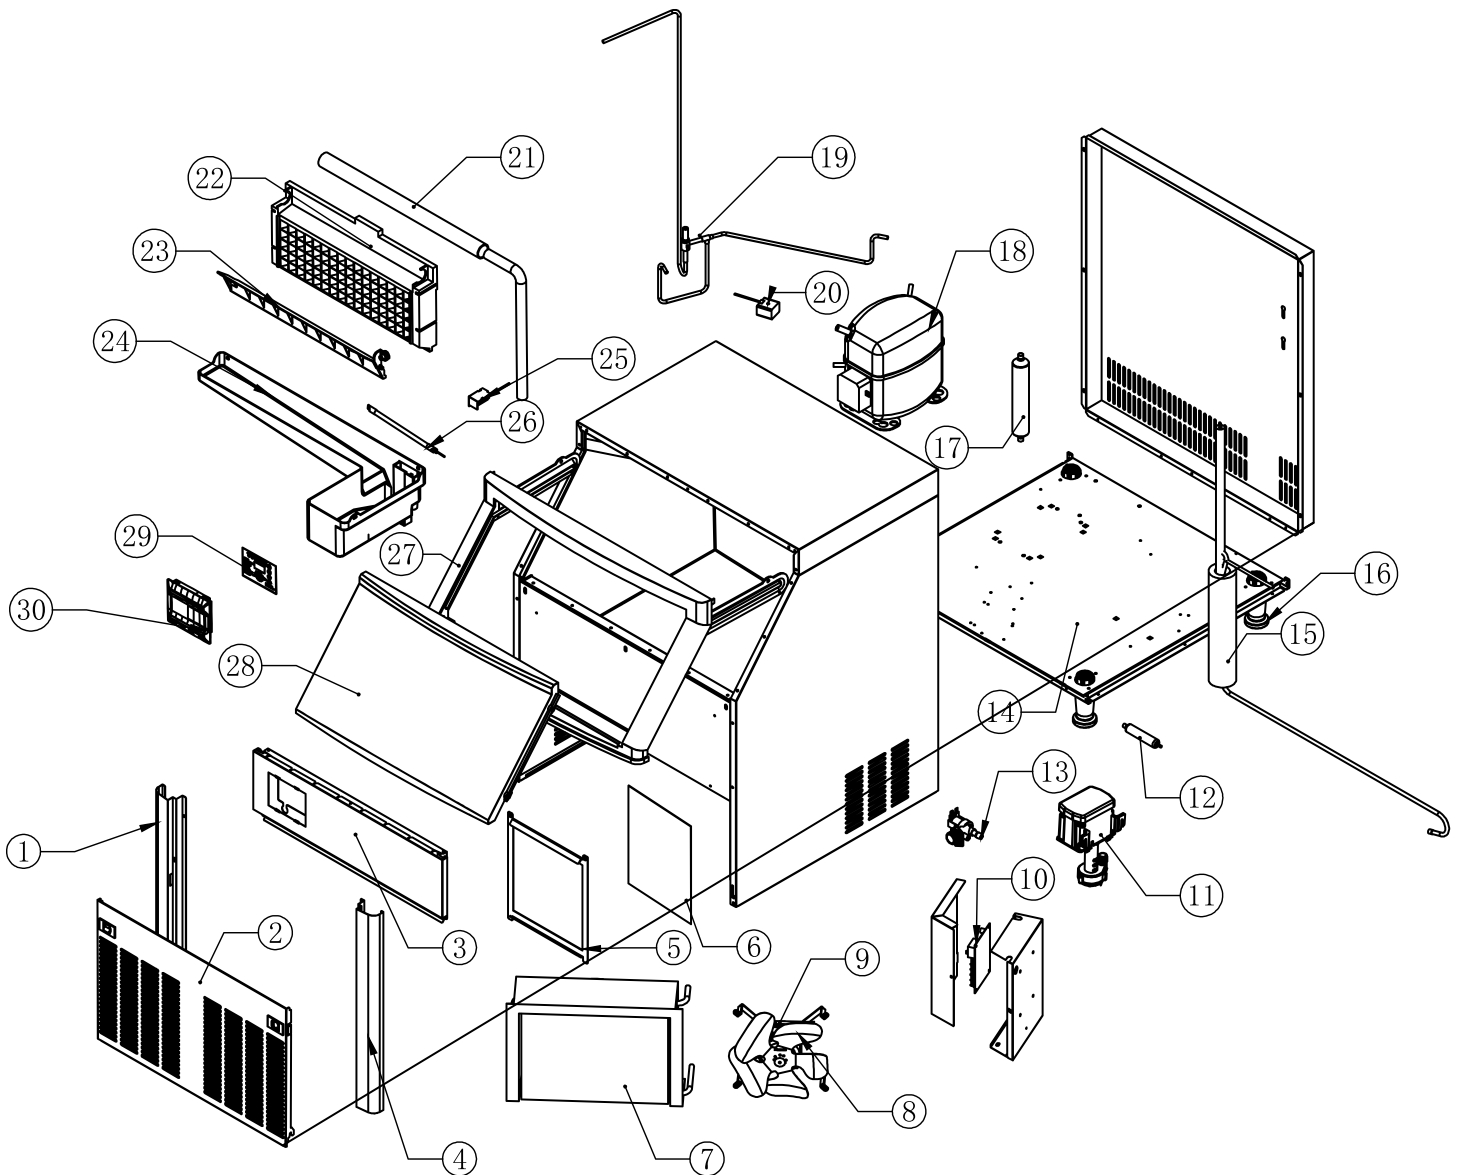

Parts Breakdown

Model IC-CN-0289S 47774

Parts Breakdown

Model IC-CN-0289S 47774

Item No.	Description	Position	Item No.	Description	Position	Item No.	Description	Position
AL111	PC Board + Control Panel for 47774	1	AL113	Water Pump Assembly for 47774	11	AN323	Spray Pipe Assembly for 47774	21
AN281	Display Board PD-321B for 47774	2	AN301	Drying Filter for 47774	12	AN324	Evaporator for 47774	22
AN310	Front Trim Panel Assembly for 47774	3	AN317	Gas-Liquid Separator for 47774	13	AN325	Ice Skating Board for 47774	23
AN311	Filter Mesh Platemetal Frame for 47774	4	AN318	Return Air Pipe Assembly for 47774	14	AN326	Water Sink for 47774	24
AN312	Filter Net Assembly for 47774	5	AR010	Defrost Valve Coil for 47774	15	AN307	Cold LED Light 66481554 for 47774	25
AN313	Condenser for 47774	6	AN297	Feet Assembly for 47774	16	AN327	Door Frame Assembly - Black Gray Color for 47774	26
AN314	Fan Blades for 47774	7	AN320	Base Plate for 47774	17	AN328	Door Panel Assembly - Black Gray Color for 47774	27
AN315	EBMPAPST Fan Motor for 47774	8	AN321	Compressor NLE11MN for 47774	18	AN329	Water Inlet Valve for 47774	28
AN289	PC Board for 47774	9	AN322	Exhaust Pipe Assembly for 47774	19	AN330	Left Column for 47774	29
AN316	Right Column for 47774	10	AN299	Ice Full Sensor for 47774	20	AN331	Front Vent Window Assembly for 47774	30